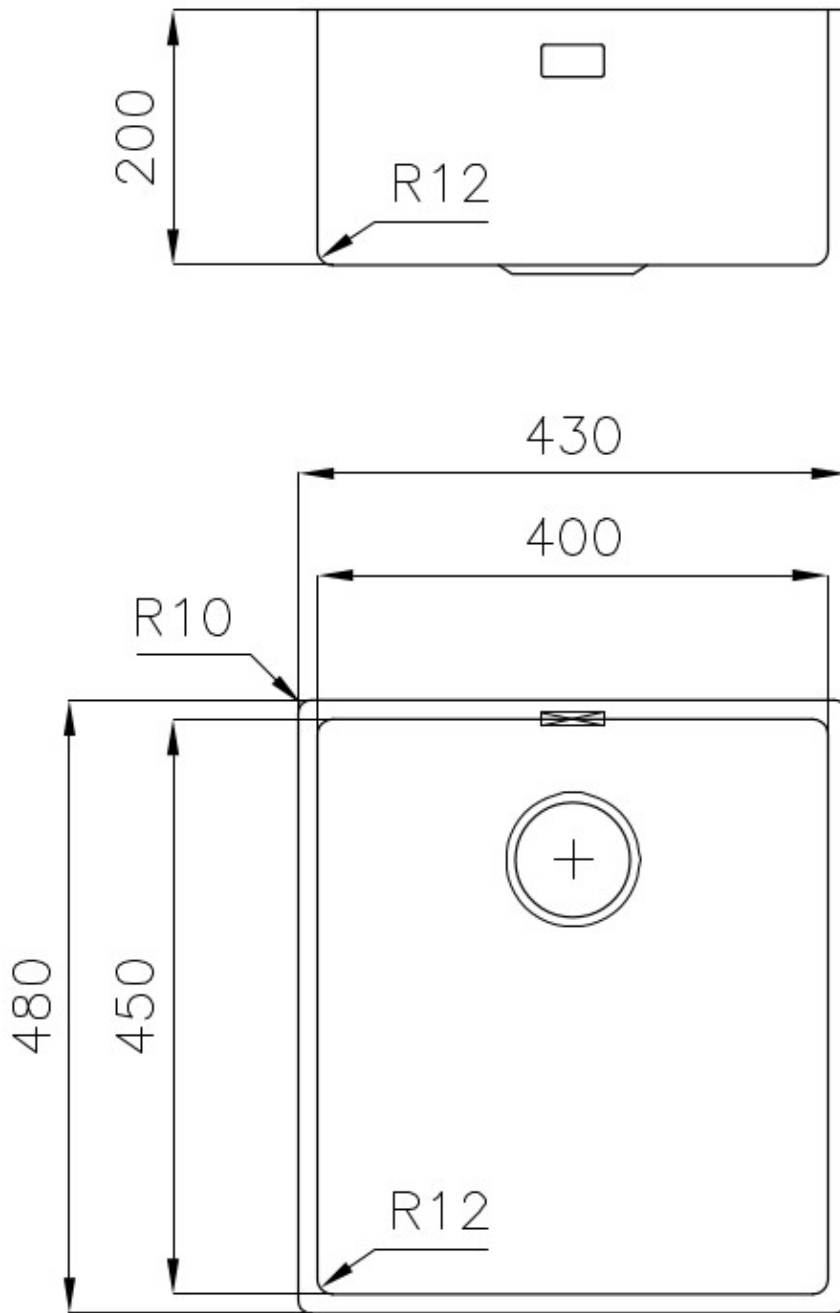

Sink Serie 45

Kitchen Sinks

Code: 3139 850

DETAILS

Edge/Installation Type	Undermount
Material	AISI 304 stainless steel
Texture	Foster brushed
Base	45 cm
Dimensions	480x430 mm
Standard fittings	Fixing hooks, gasket, drain, overflow and siphon, boxed packing
Mixer holes	No standard holes
Built-in hole	View technical data sheet
Drainer	No

Width 43 cm

Bowl dimension 450x400mm

Number of bowls 1 bowl

Waste fitting 3,5" drain

FEATURES

Basket 3,5" waste fitting The drain is equipped with a large 3.5" drain, with the practical basket cap that prevents the discharge of solid parts.

Deep bowls This bowls reach an important depth, over 20 cm, thanks to the advanced production technology, that can be offer great capieny and praticity in all the washing operations.

High thickness 1mm thick steel. A significant thickness, which guarantees the maximum sturdiness and durability.

Small radius Bowls with squared shapes with a modern design and an increased capacity, for a minimal aesthetics connected with an extreme praticity.

TECHNICAL DATA

Cut out size – Dimensioni per foratura top