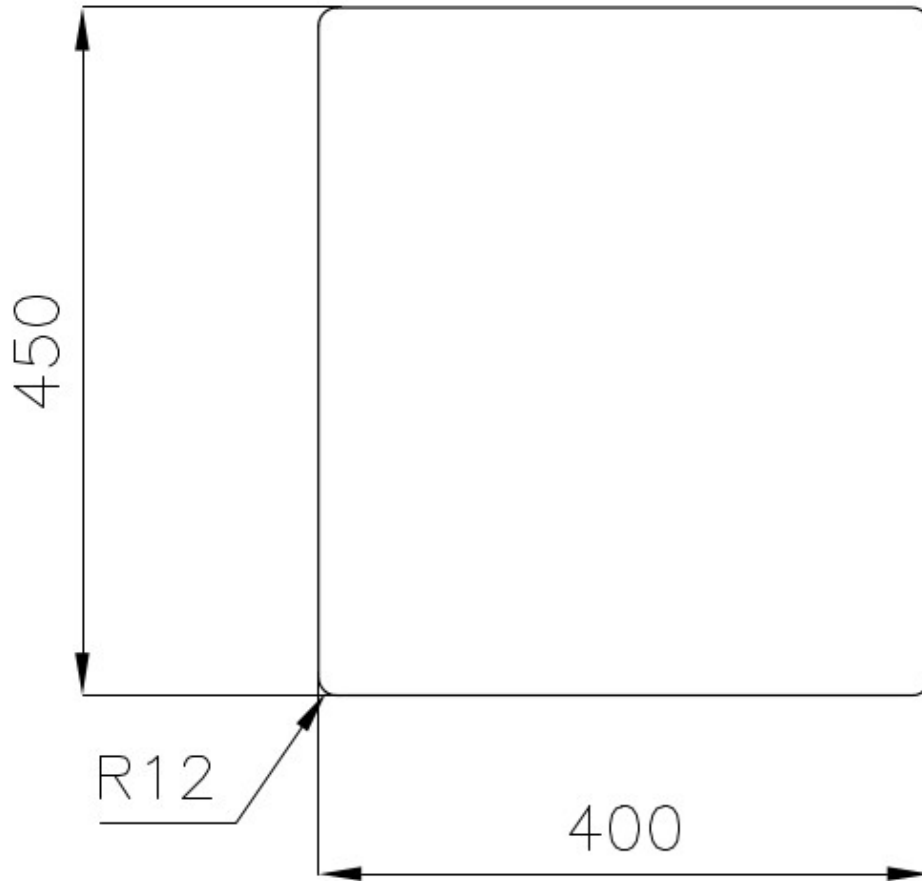

Width 43 cm

Bowl dimension 450x400mm

Number of bowls 1 bowl

Waste fitting 3,5" drain

FEATURES

Basket 3,5" waste fitting The drain is equipped with a large 3.5" drain, with the practical basket cap that prevents the discharge of solid parts.

Deep bowls This bowls reach an important depth, over 20 cm, thanks to the advanced production technology, that can be offer great capieny and praticity in all the washing operations.

High thickness 1mm thick steel. A significant thickness, which guarantees the maximum sturdiness and durability.

Small radius Bowls with squared shapes with a modern design and an increased capacity, for a minimal aesthetics connected with an extreme praticity.

TECHNICAL DATA

Cut out size – Dimensioni per foratura top